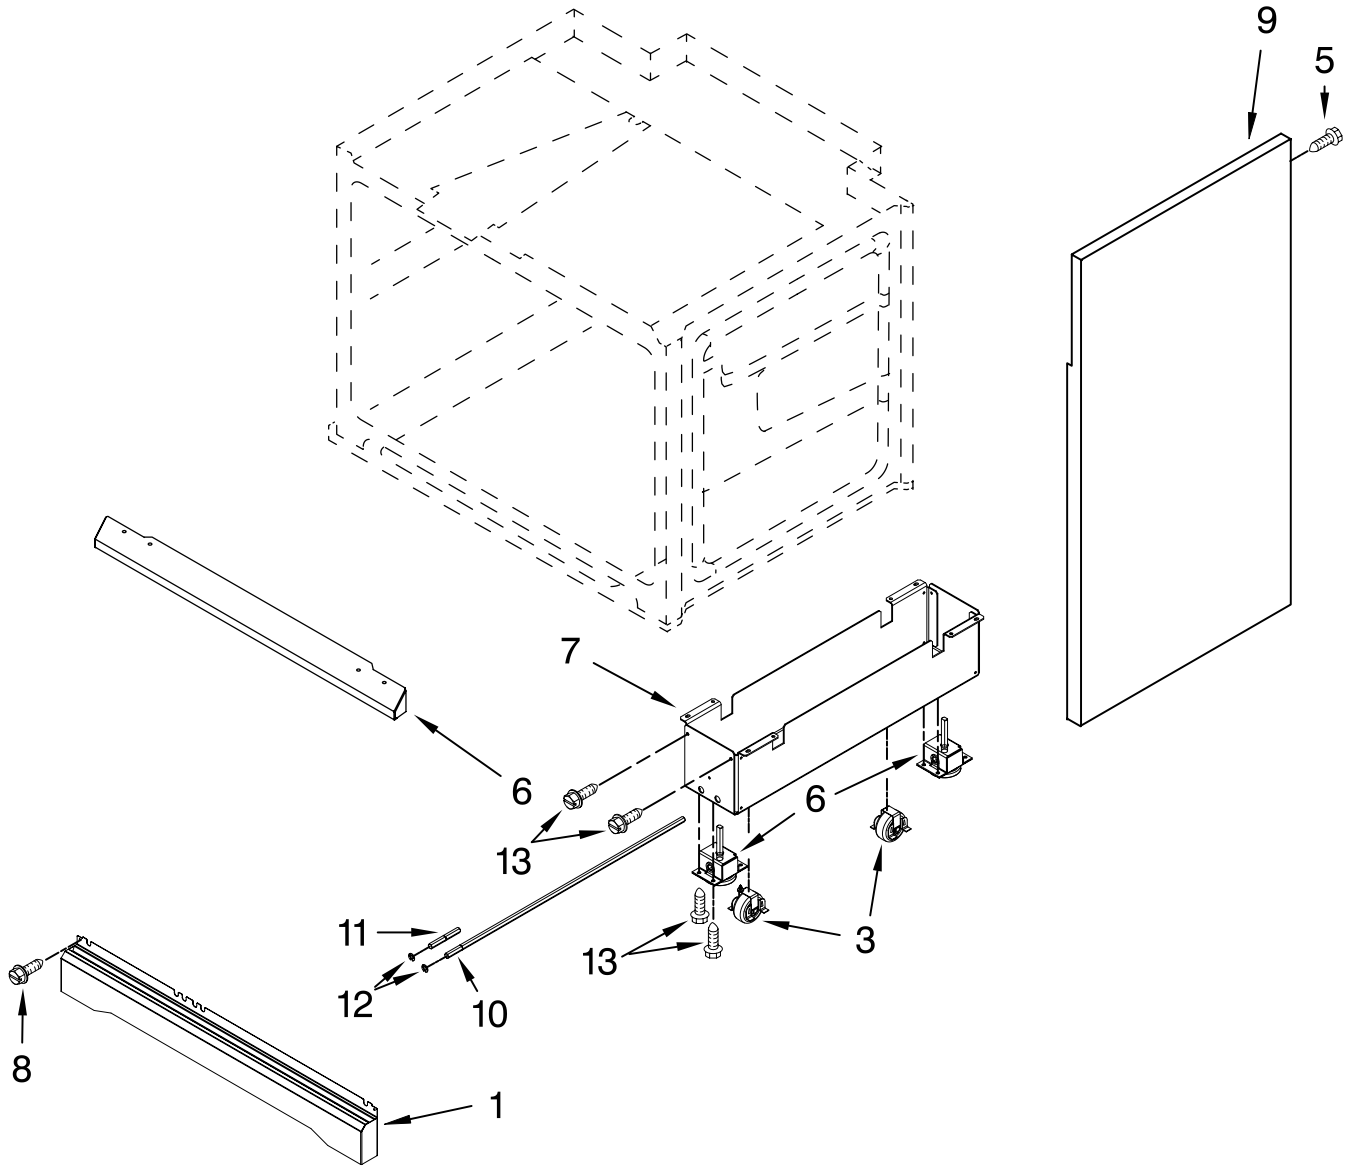

FOLLOWING PARTS NOT ILLUSTRATED

INSULATION

	Steam Valve
8300158	Insulation, Wrap
W10145746	Insulation, Back

CHASSIS PARTS

For Model: KDRU763VSS00

(Stainless)

Illus. No.	Part No.	DESCRIPTION
------------	----------	-------------

1	W10225970	Kickplate
3	W10138054	Roller, Assembly
5	3196537	Screw
6	9760860	Foot
7	W10249333	Base, Leveling Leg
8	3196537	Screw
9		Panel, Side
	W10250464	Right
	W10250465	Left
10	W10115869	Shaft, Long
11	W10115793	Shaft, Short
12	489504	E-Ring
13	4449743	Screw